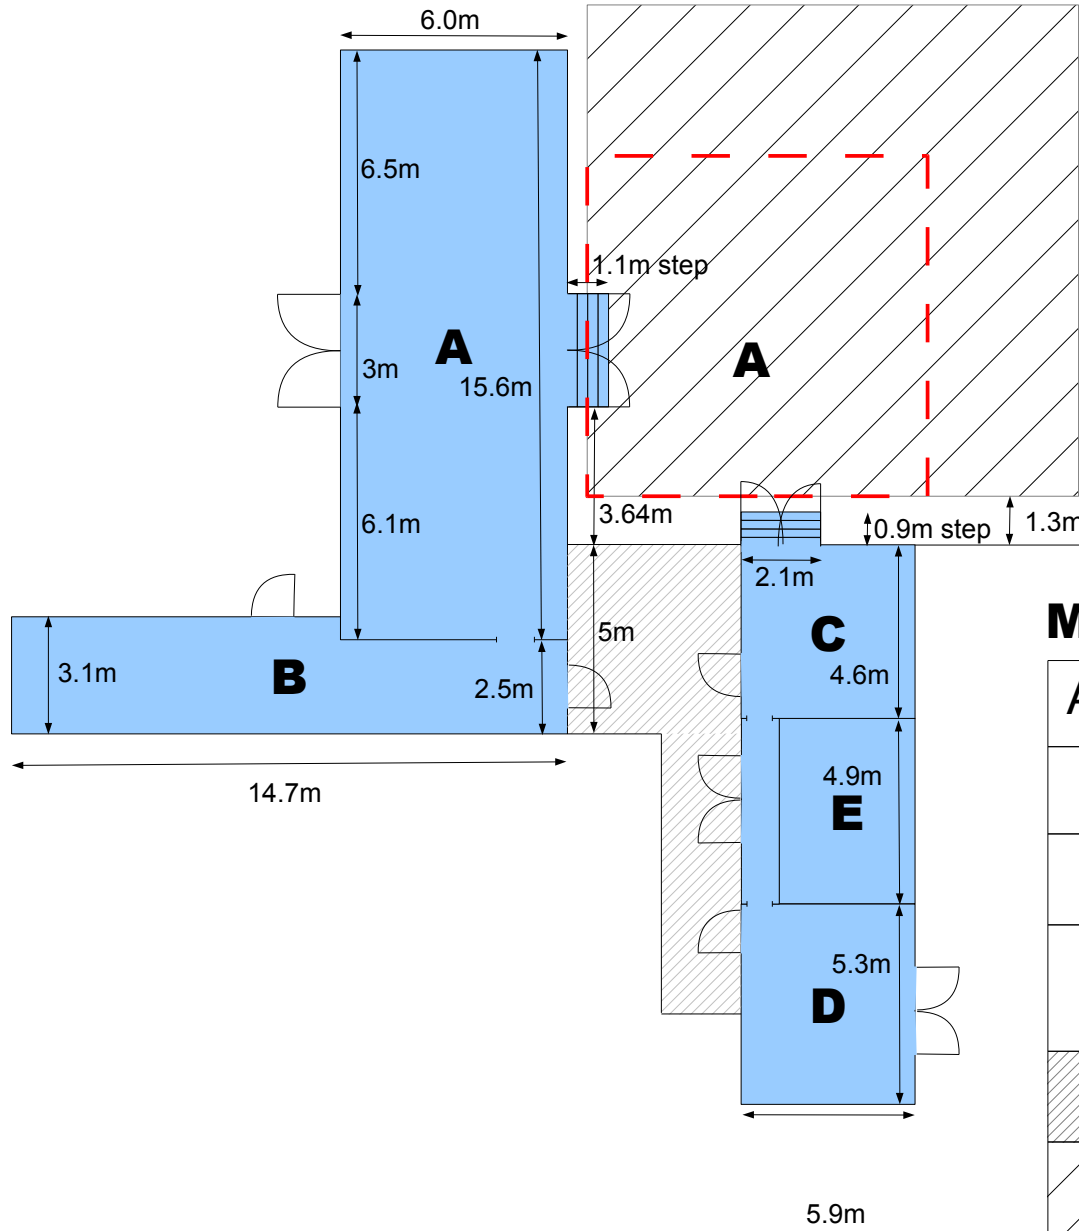

Grassed area

40m to
Parking Area

Red Dotted line shows example 9m x 9m Marquee area.

The maximum area is: 33m x 27m

Marquee Area Plan

| Area | Use | NOT TO SCALE |
|---|---|---|
| A | Party Area | The Old Green Barn Greens Farm Rusper Road, Newdigate, Surrey, RH5 5BE |
| B, C, D | Bar, Buffet, Catering or Cloakroom | |
| E | Toilet Facilities: Male, Female & Disabled facilities  | |
|  | Open sided covered walkway to toilets / kitchen / cloakroom | |
|  | Open Paved Area | |