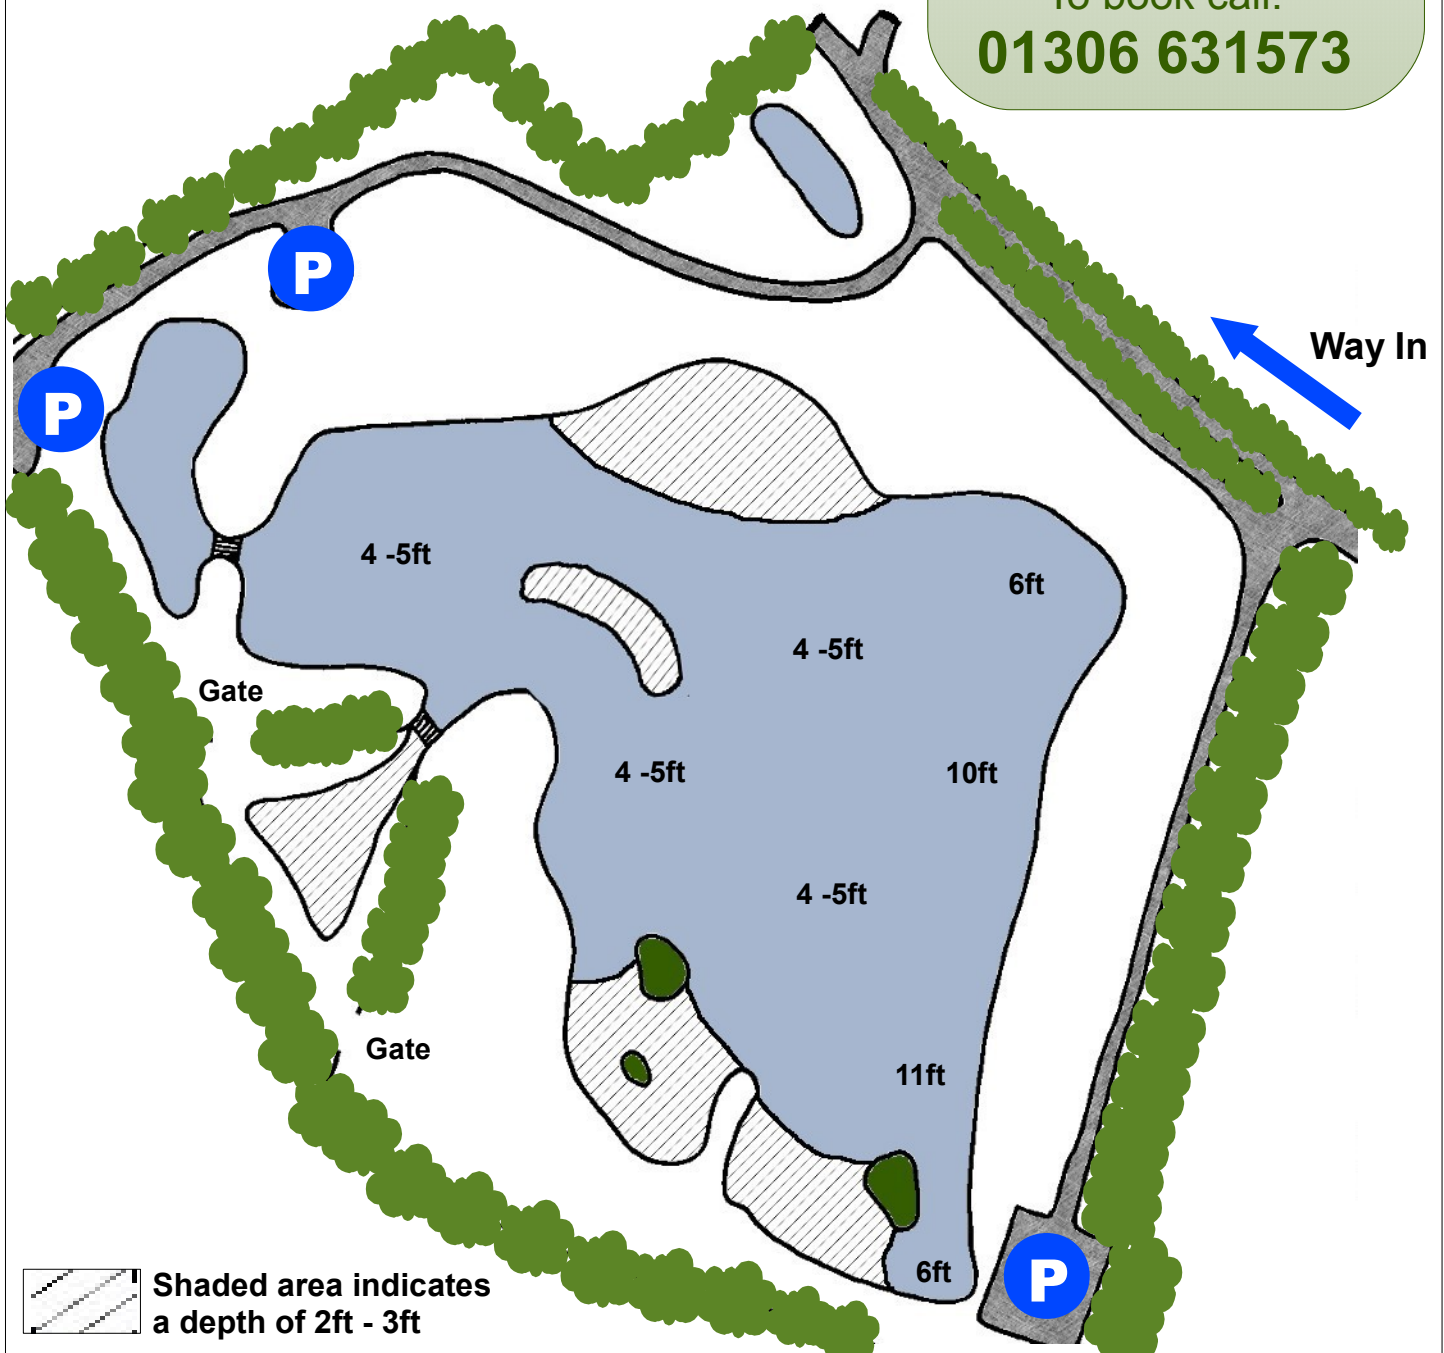

Bean Lake

Approx 6 acres

NEWDIGATE FARMS
ESTATE

www.newdigatefarms.co.uk

Greens Farm

Toilets in Farm Yard

STOCKING:

Bean Lake

230 Female Carp Only

Mirror Carp – 10lb to 45lb

Common Carp – 10lb to 45lb

Ghost Carp – 10lb to 45lb

To book call:

01306 631573

Shaded area indicates
a depth of 2ft - 3ft