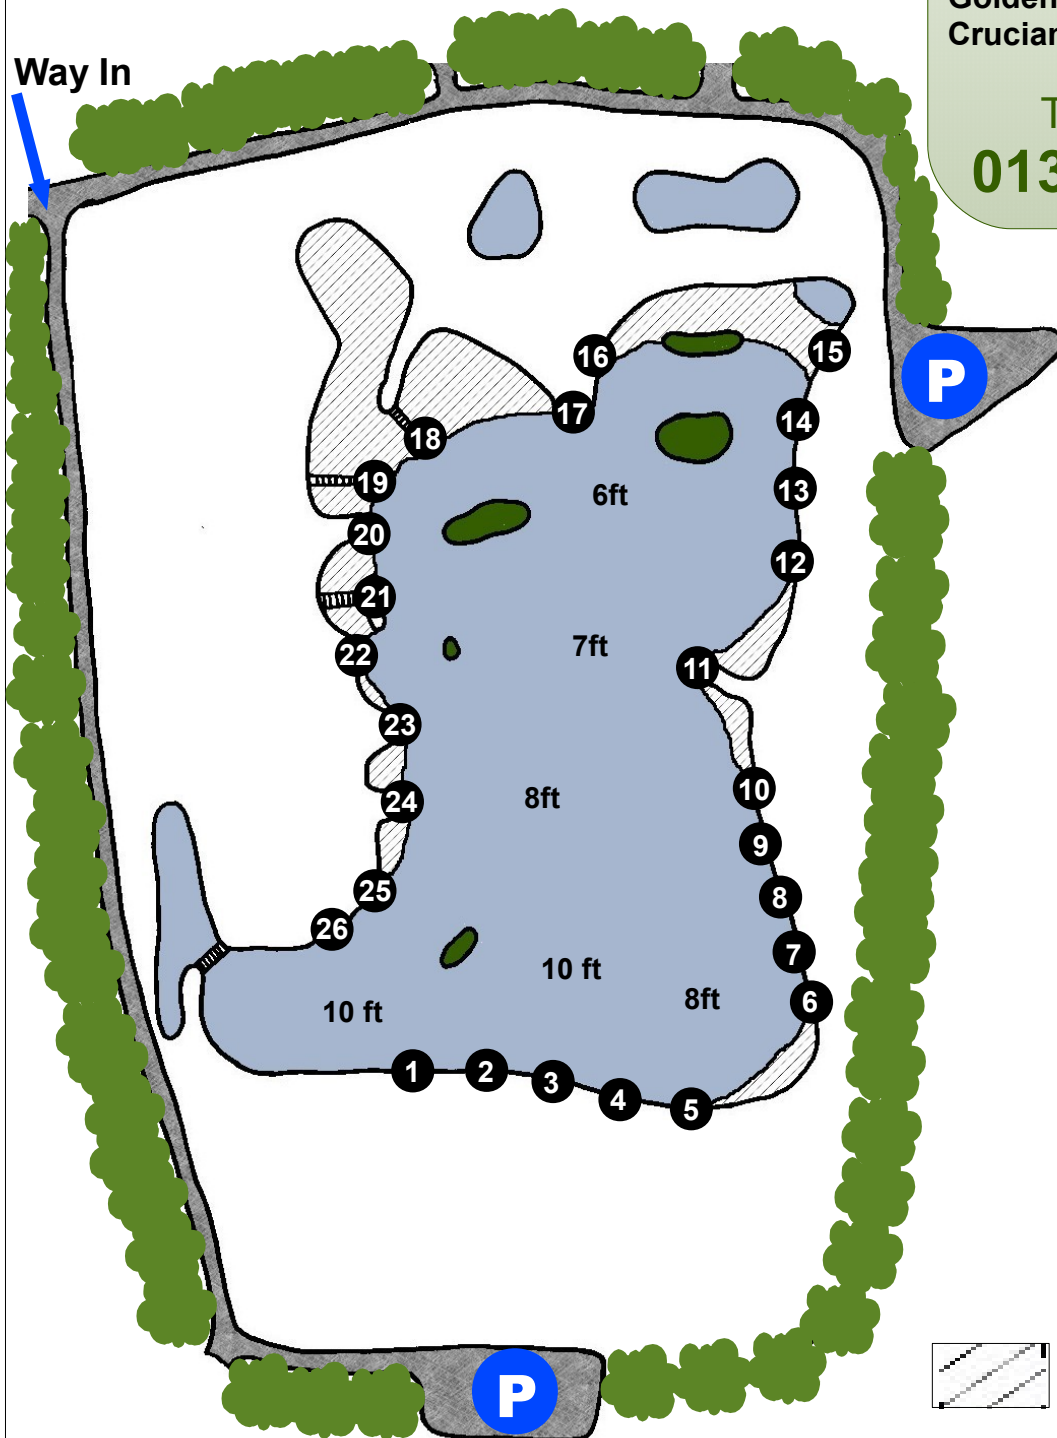

Guinea Lake

1 - 26 Pegs
Approx 5 acres

NEWDIGATE FARMS
ESTATE

www.newdigatefarms.co.uk

Greens Farm

Toilets in Farm Yard

STOCKING:

Guinea Lake

Tench – ½lb to 5lb

Bream – ½lb to 4lb

Golden Orfe – ½lb to 6lb

Crucian Carp – ½lb to 5lb

To book call:

01306 631573

Way In

 Shaded area indicates a depth of 2ft - 3ft