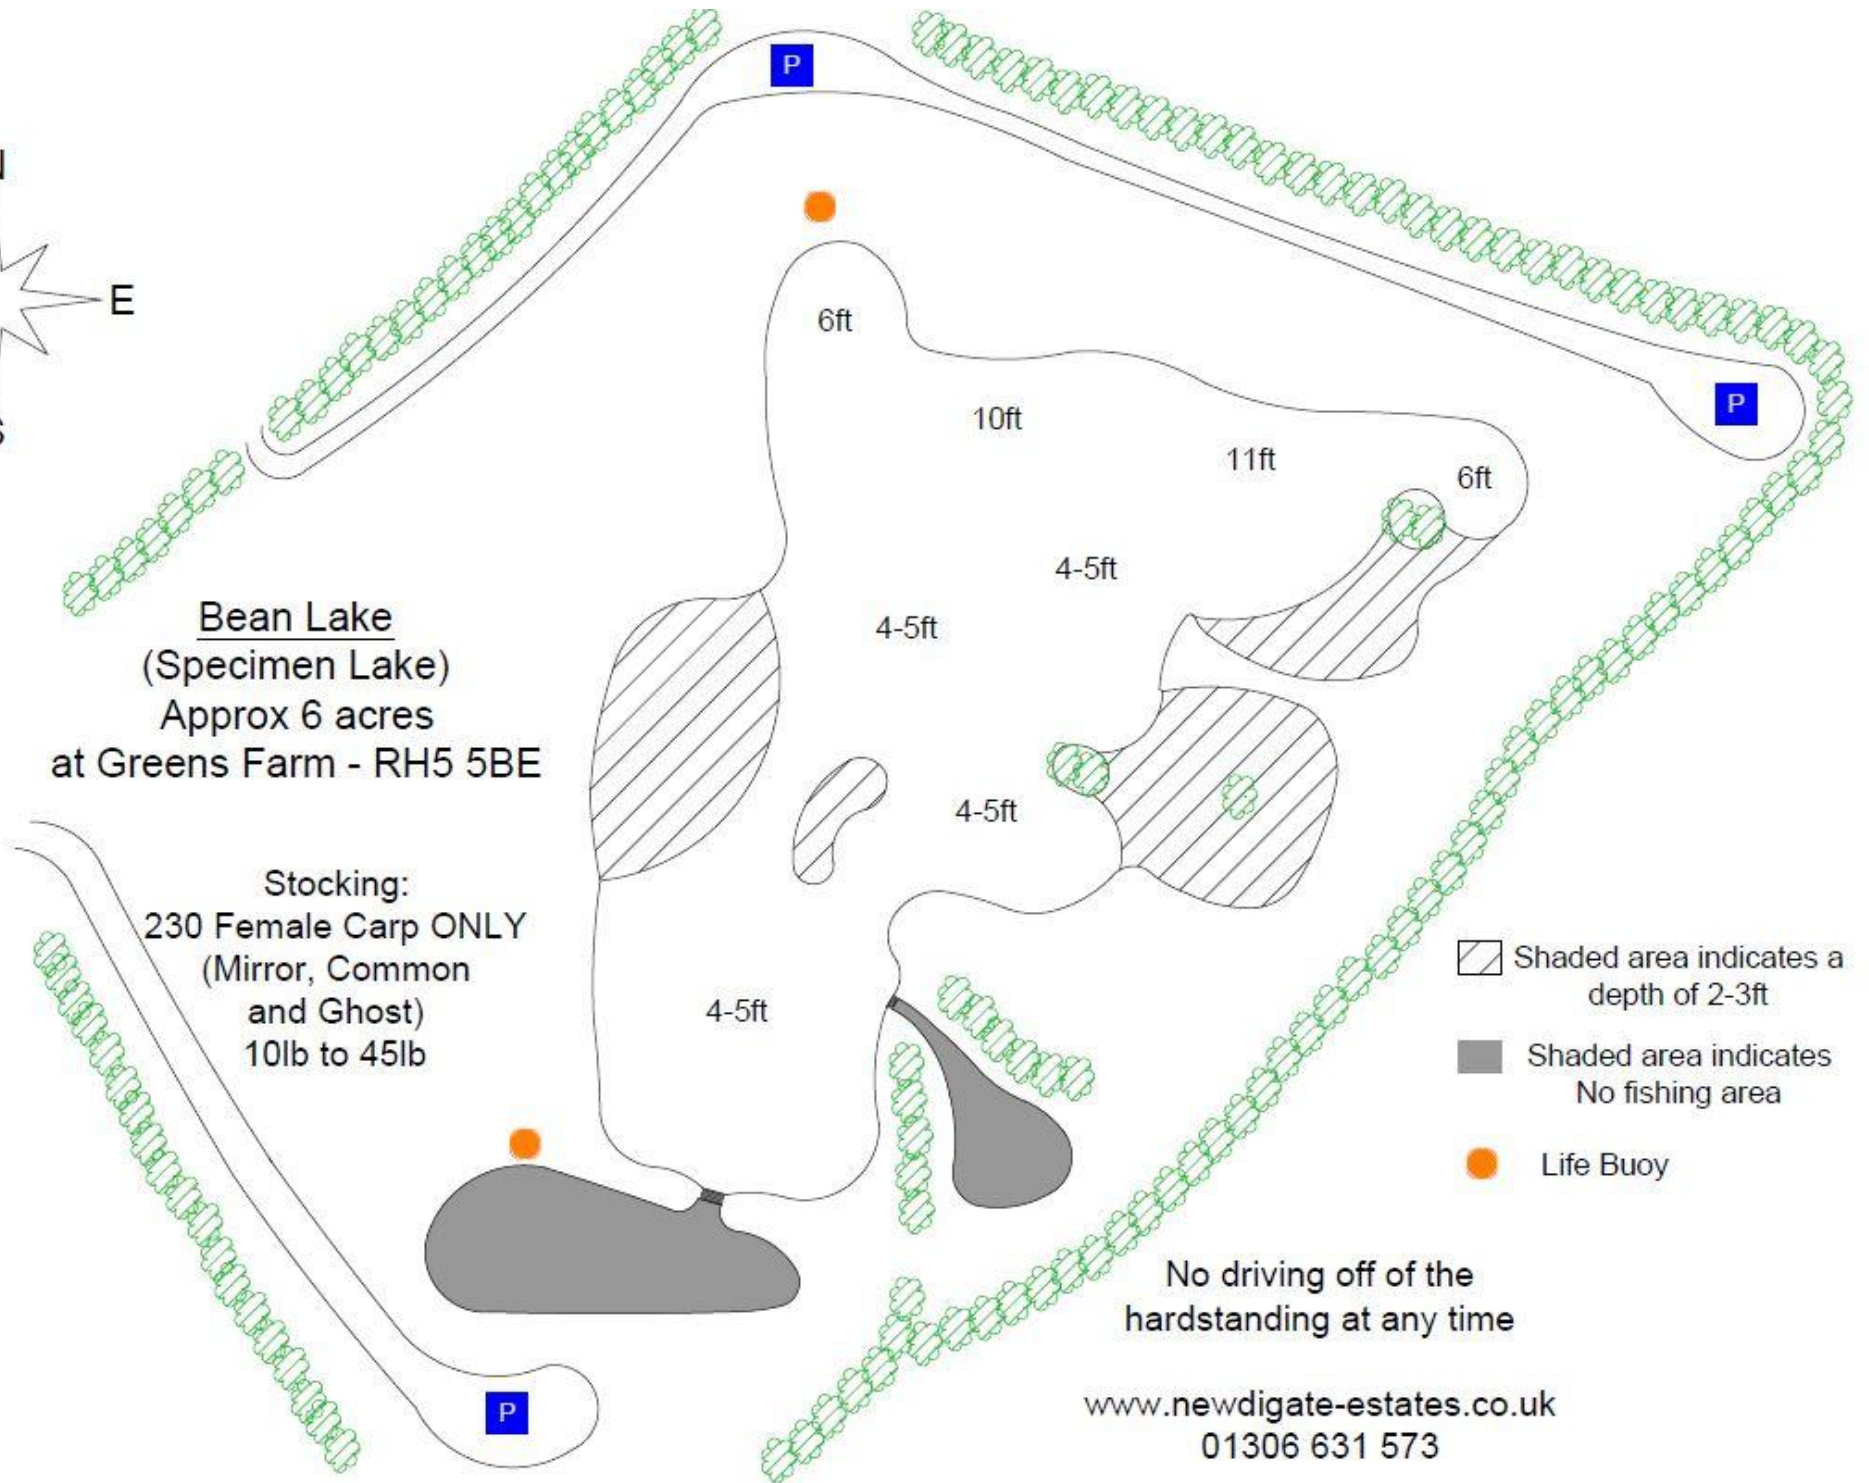

Bean Lake
(Specimen Lake)
Approx 6 acres
at Greens Farm - RH5 5BE

Stocking:
230 Female Carp ONLY
(Mirror, Common
and Ghost)
10lb to 45lb

- Shaded area indicates a depth of 2-3ft
- Shaded area indicates No fishing area
- Life Buoy

No driving off of the
hardstanding at any time

www.newdgate-estates.co.uk
01306 631 573